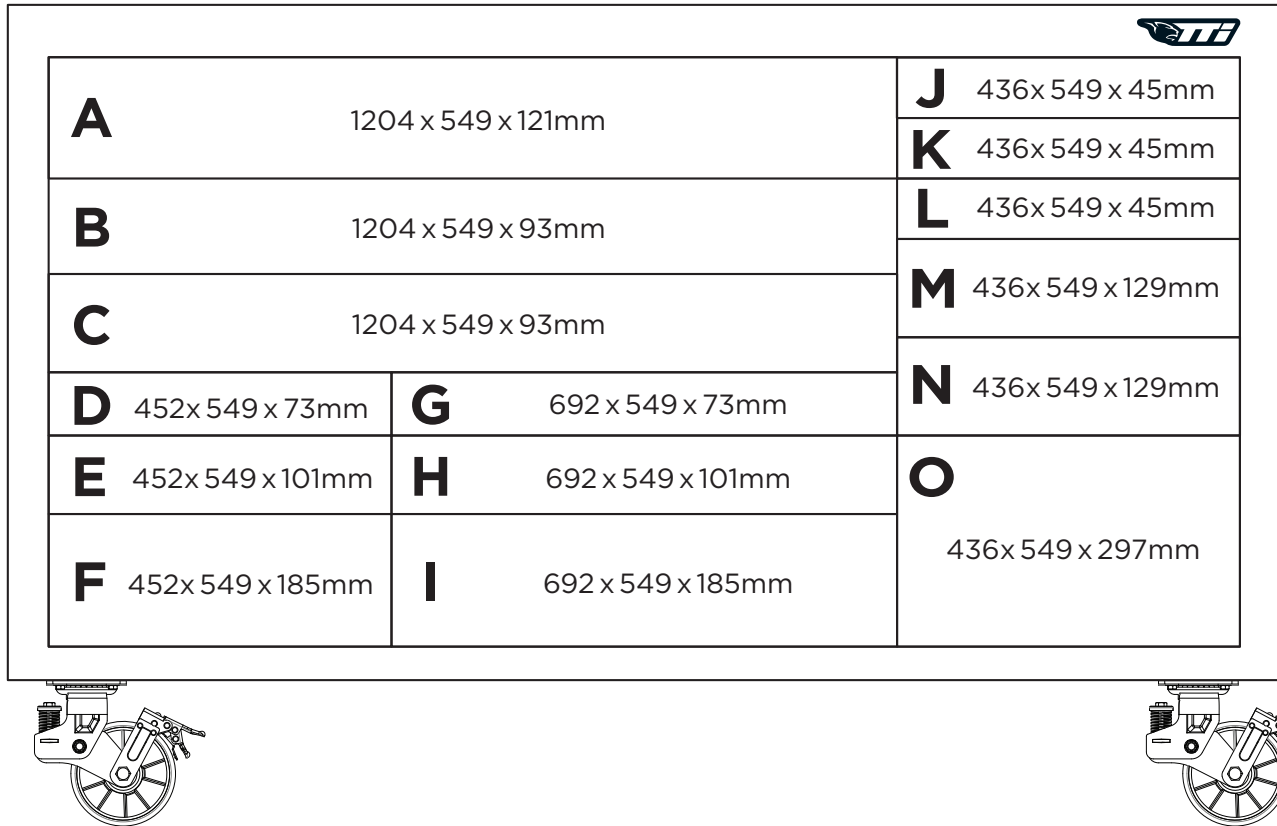

TOOL KIT 11

1045 PIECE TOOL KIT & 72" 15 DRAWER EXTRA WIDE TROLLEY

.186933 TTK7215

DRAWER	DESCRIPTION	TRAY	TRAY DIMENSION
A	TRAY 31 - Sockets & Accessories	EVA31	595 x 549 x 32
A	TRAY 32 - 1/2" Impact Sockets	EVA32	330 x 549 x 32
A	TRAY 33 - Deep Sockets	EVA33	279 x 549 x 32
B	TRAY 34 - Spanners	EVA34	840 x 549 x 32
B	TRAY 35 - Spanners & Wrenches	EVA35	364 x 549 x 32
C	TRAY 36 - Spanners	EVA36	692 x 549 x 32
C	TRAY 37 - Bit Sockets & Hex Keys	EVA37	452 x 549 x 32
D	TRAY 30 - Screwdrivers	EVA30	452 x 549 x 32
G	TRAY 29 - Pliers	EVA29	692 x 549 x 32
H	TRAY 40 - Electrical & Specialty Tools	EVA40	692 x 549 x 32
J	TRAY 38 - Specialty Tools	EVA38	346 x 549 x 32
K	TRAY 39 - Specialty Tools	EVA39	346 x 549 x 32
F, I, O	Loose Tools		

Optional Buy for 72" Trolley TTR7215K

N	TRAY 41 - Air Tools	EVA41	436 x 549 x 32