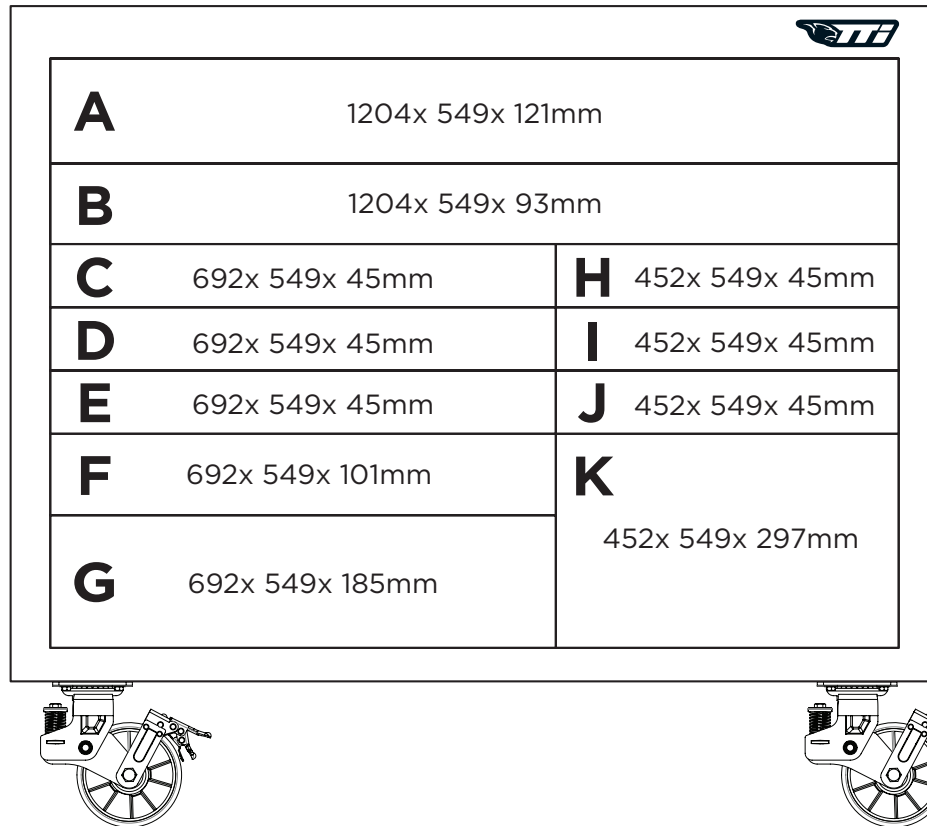

TOOL KIT 10

1045 PIECE TOOL KIT & 52" 11 DRAWER TROLLEY

..186932 TTK5211

DRAWER	DESCRIPTION	TRAY	TRAY DIMENSION
A	TRAY 31 - Sockets & Accessories	EVA31	595 x 549 x 32
A	TRAY 32 - 1/2" Impact Sockets	EVA32	330 x 549 x 32
A	TRAY 33 - Deep Sockets	EVA33	279 x 549 x 32
B	TRAY 34 - Spanners	EVA34	840 x 549 x 32
B	TRAY 35 - Spanners & Wrenches	EVA35	364 x 549 x 32
C	TRAY 36 - Spanners	EVA36	692 x 549 x 32
D	TRAY 29 - Pliers	EVA29	692 x 549 x 32
E	TRAY 38 - Specialty Tools	EVA38	346 x 549 x 32
E	TRAY 39 - Specialty Tools	EVA39	346 x 549 x 32
F	TRAY 40 - Electrical & Specialty Tools	EVA40	692 x 549 x 32
H	TRAY 37 - Bit Sockets & Hex Keys	EVA37	452 x 549 x 32
I	TRAY 30 - Screwdrivers	EVA30	452 x 549 x 32
G, J, K	Loose Tools